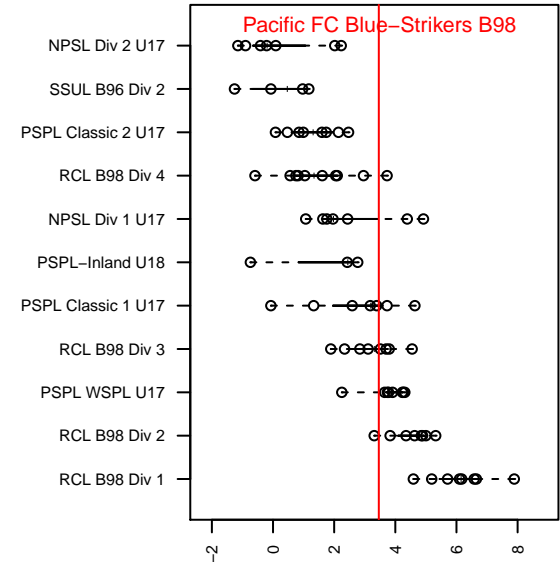

# Pacific FC Blue–Strikers B98

Pacific FC  
 Battle Ground, WA  
 B98 total strength=1595  
 attack=27.25 defense=9.07  
 fall league = PTT B97 BHS  
 notes= Williams 2013

alt names used:  
 Pacific FC B98 Strikers

Venues played:  
 2015 Mt Hood Challenge U17–19  
 2015 Summer Slam Gold/Silver U16–18  
 2015 PTT B97 BHS  
 2015 Founders Cup B98

**Pacific FC Blue–Strikers B98**  
 Dots are actual minus expected GF (blue circles) and GA (red triangles).  
 Blue line is smoothed change in attack strength. Red is smoothed change in defense strength.

**attack and defense variance (black dot)  
relative to other teams  
and top 10 in region**

**attack and defense rating  
relative to others at age  
and all opponents in last 13 months**

**Performance relative to 13 month average**